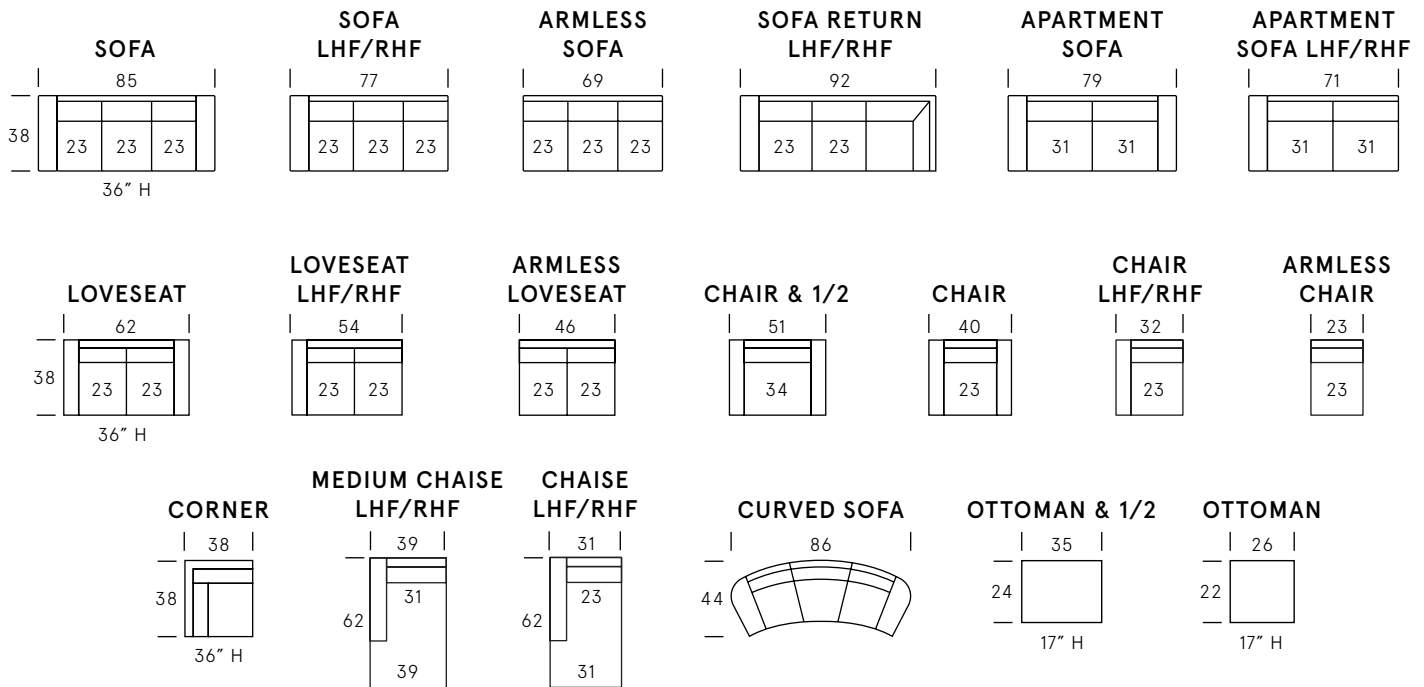

Brittany Collection

SEAT DEPTH: 22"

SEAT HEIGHT: 18"

ARM HEIGHT: 26"

Standard Features

Kiln-dried hardwood frame. Sinuous spring system. Eco-friendly construction. 2.2 gel infused, high resiliency foam core seat cushions wrapped in soft foam. Fibre filled back cushions. Loose seats and loose backs. Available in fabric or leather. Bench-made in Canada.

As an inherent quality of a hand-crafted product, all dimensions are approximate.

Wood Finishes

Dark Walnut

Espresso

Black