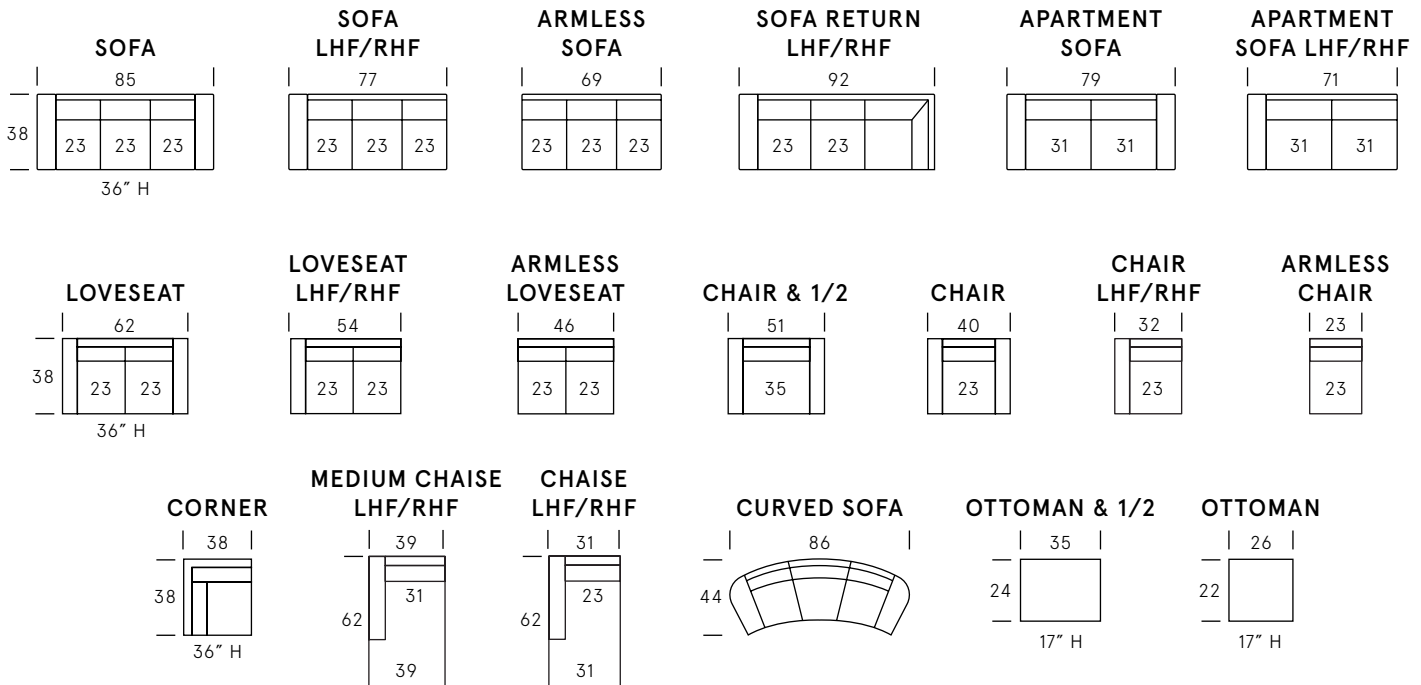

Cornel Collection

SEAT DEPTH: 22"

SEAT HEIGHT: 18"

ARM HEIGHT: 26"

Standard Features

Kiln-dried hardwood frame. Sinuous spring system. Eco-friendly construction. 2.2 gel infused, high resiliency foam core seat cushions wrapped in soft foam. Fibre filled back cushions. Loose seats and loose backs. Available in fabric or leather. Bench-made in Canada.

As an inherent quality of a hand-crafted product, all dimensions are approximate.

Wood Finishes

Dark Walnut

Espresso

Black