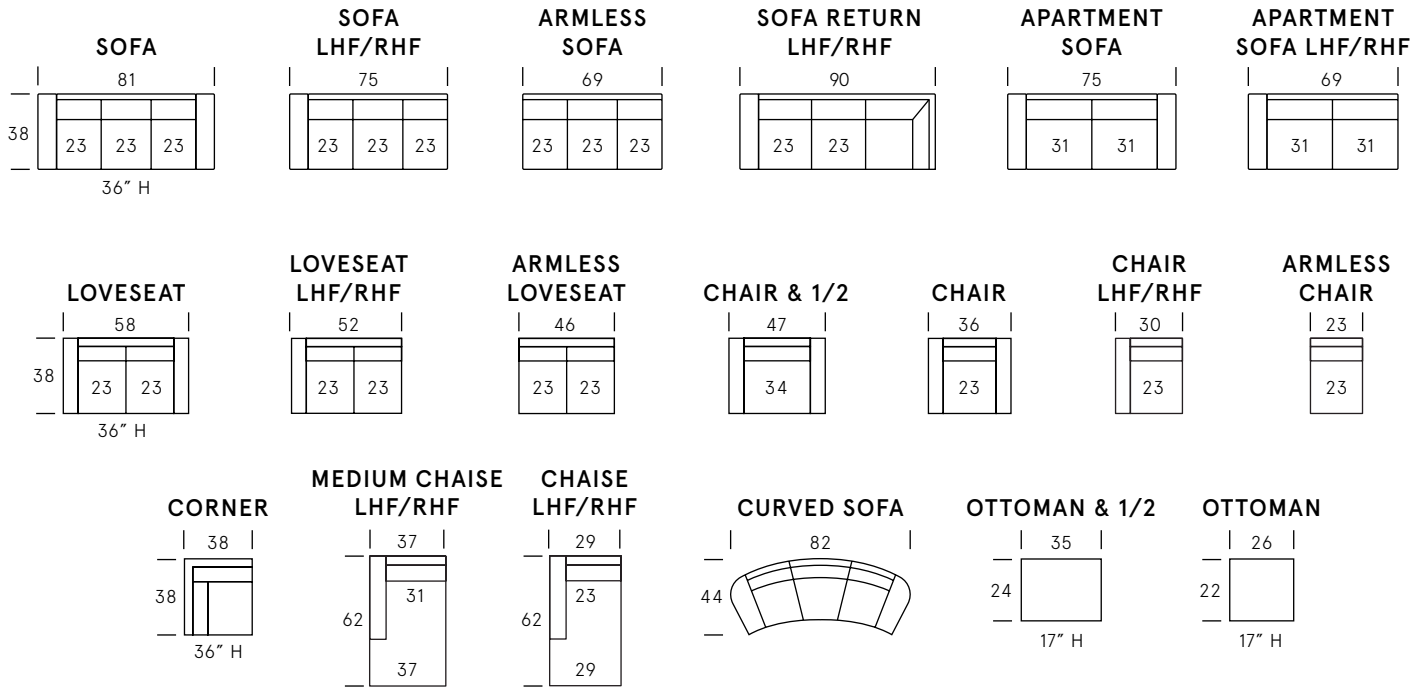

Eden Collection

SEAT DEPTH: 22"

SEAT HEIGHT: 18"

ARM HEIGHT: 24"

Standard Features

Kiln-dried hardwood frame. Sinuous spring system. Eco-friendly construction. 2.2 gel infused, high resiliency foam core seat cushions wrapped in soft foam. Fibre filled back cushions. Loose seats and loose backs. Available in fabric or leather. Bench-made in Canada.

As an inherent quality of a hand-crafted product, all dimensions are approximate.

Wood Finishes

Dark Walnut

Espresso

Black