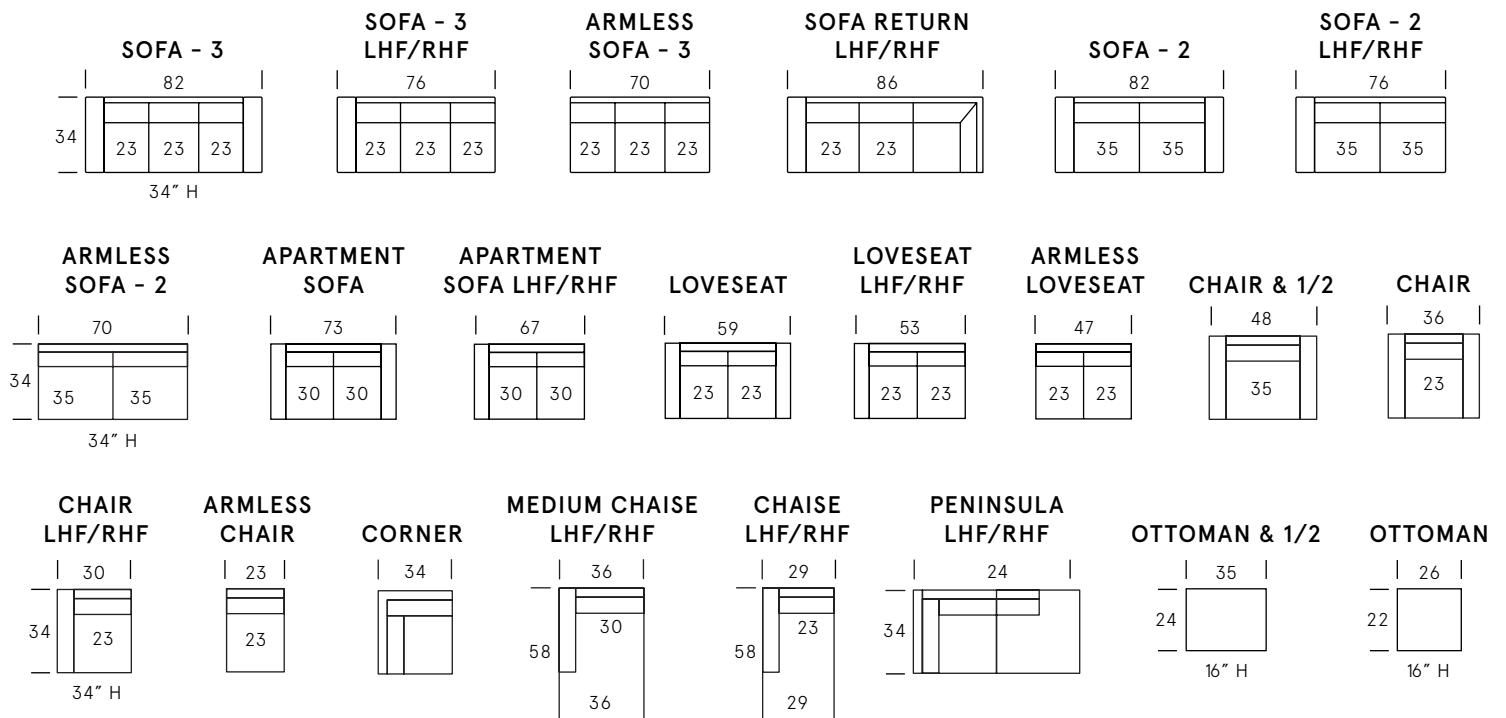

Abby Collection

SEAT DEPTH: 21"

SEAT HEIGHT: 17"

ARM HEIGHT: 23"

Standard Features

Kiln-dried hardwood frame. Sinuous spring system. Eco-friendly construction. Soy-based, fibre wrapped, 2.2 gel infused foam seat cushions. Fibre filled back cushions. Loose seats and loose backs. Available in fabric or leather. Bench-made in Canada.

Wood Finishes

Dark Walnut

Espresso

Black

As an inherent quality of a hand-crafted product, all dimensions are approximate.