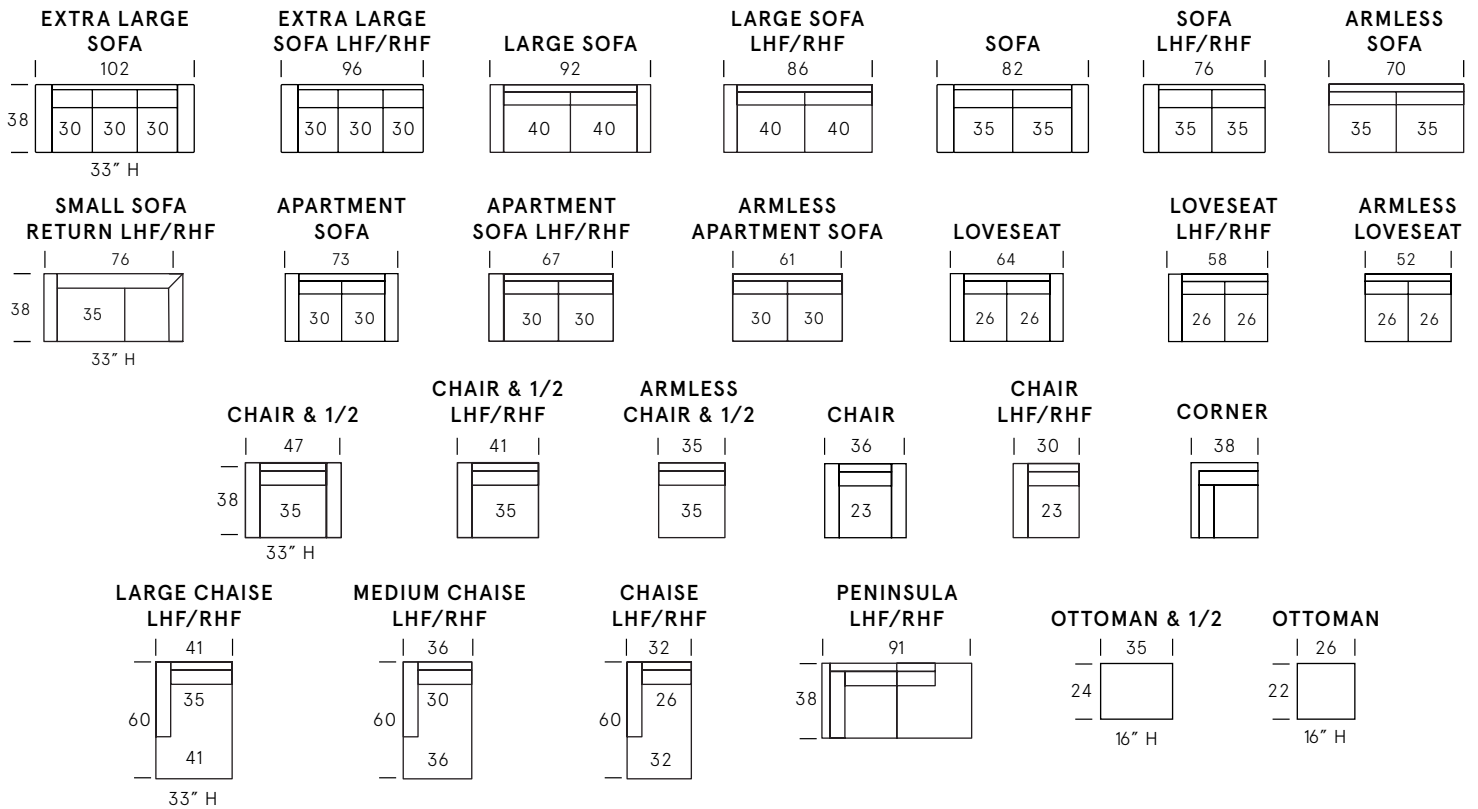

Belluno Collection

SEAT DEPTH: 24"

SEAT HEIGHT: 17"

ARM HEIGHT: 22"

Standard Features

Kiln-dried hardwood frame. Sinuous spring system. Eco-friendly construction. 2.2 gel infused, high resiliency foam core seat cushions wrapped in soft foam. Fibre filled back cushions. Loose seats and loose backs. Piping detail on arms. Available in fabric or leather. Bench-made in Canada.

As an inherent quality of a hand-crafted product, all dimensions are approximate.

Wood Finishes

Dark Walnut

Espresso

Black