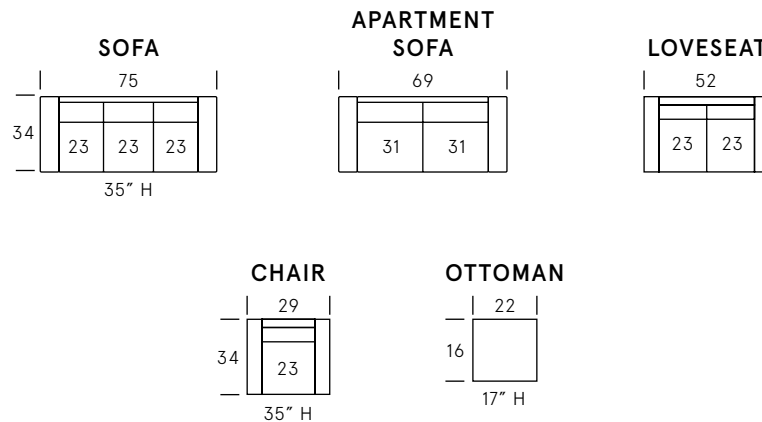

Verona Collection

SEAT DEPTH: 20"

SEAT HEIGHT: 18"

ARM HEIGHT: 26"

Standard Features

Kiln-dried hardwood frame. Sinuous spring system. Eco-friendly construction. 2.2 gel infused, high resiliency foam core seat cushions wrapped in soft foam. Fibre filled back cushions. Loose seats and loose backs. Nail head detail on arms. Available in fabric or leather. Bench-made in Canada.

As an inherent quality of a hand-crafted product, all dimensions are approximate.

Wood Finishes

Dark Walnut

Espresso

Black