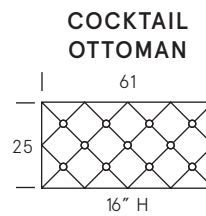

## Standard Features

Kiln-dried hardwood frame. Eco-friendly construction. Soy-based, gel infused foam. Diamond tufted top and nail head detail. Available in fabric or leather. Bench-made in Canada.

As an inherent quality of a hand-crafted product, all dimensions are approximate.