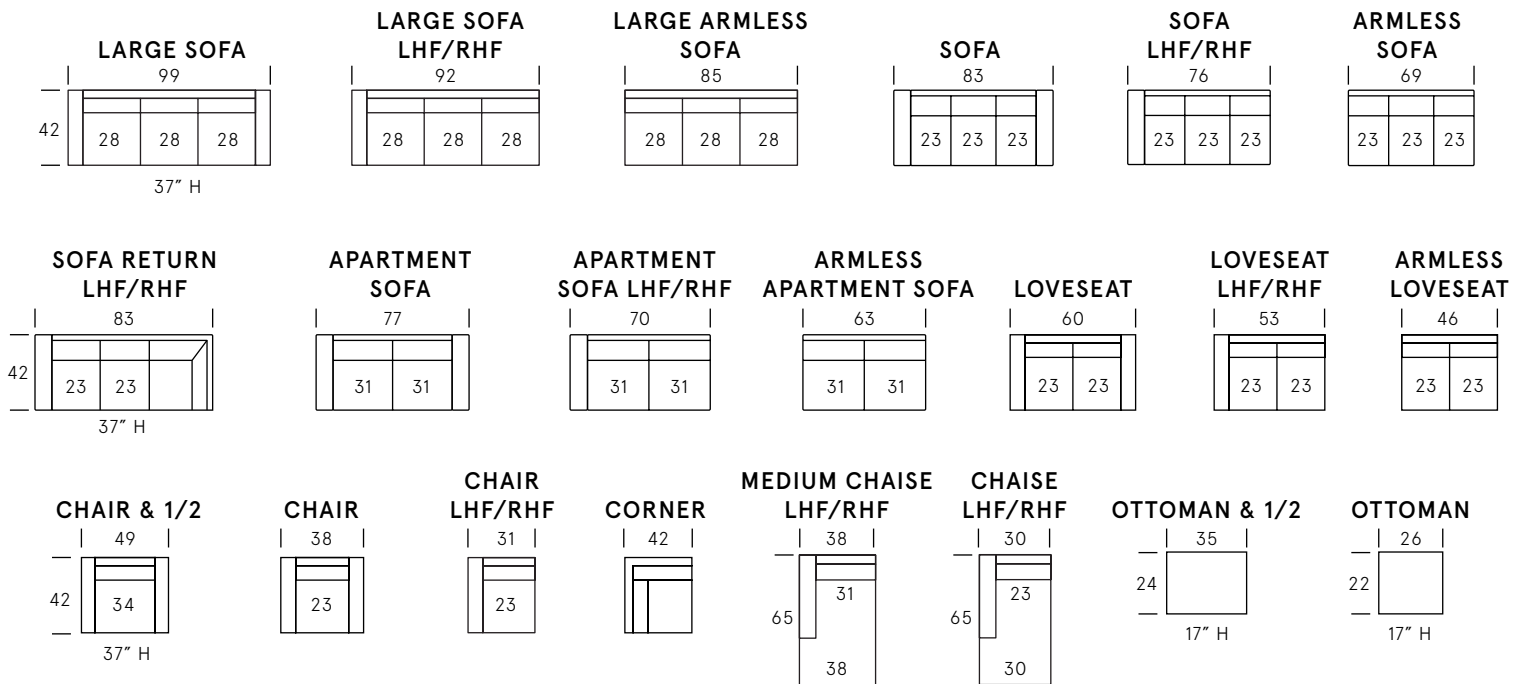

Laguna Collection

SEAT DEPTH: 24"

SEAT HEIGHT: 18"

ARM HEIGHT: 24"

Standard Features

Kiln-dried hardwood frame. Sinuous spring system. Eco-friendly construction. 2.2 gel infused, high resiliency foam core seat cushions wrapped in soft foam. Fibre filled back cushions. Loose seats and loose backs. Nail head detail on arms. Available in fabric or leather. Bench-made in Canada.

As an inherent quality of a hand-crafted product, all dimensions are approximate.

Wood Finishes

Dark Walnut

Espresso

Black