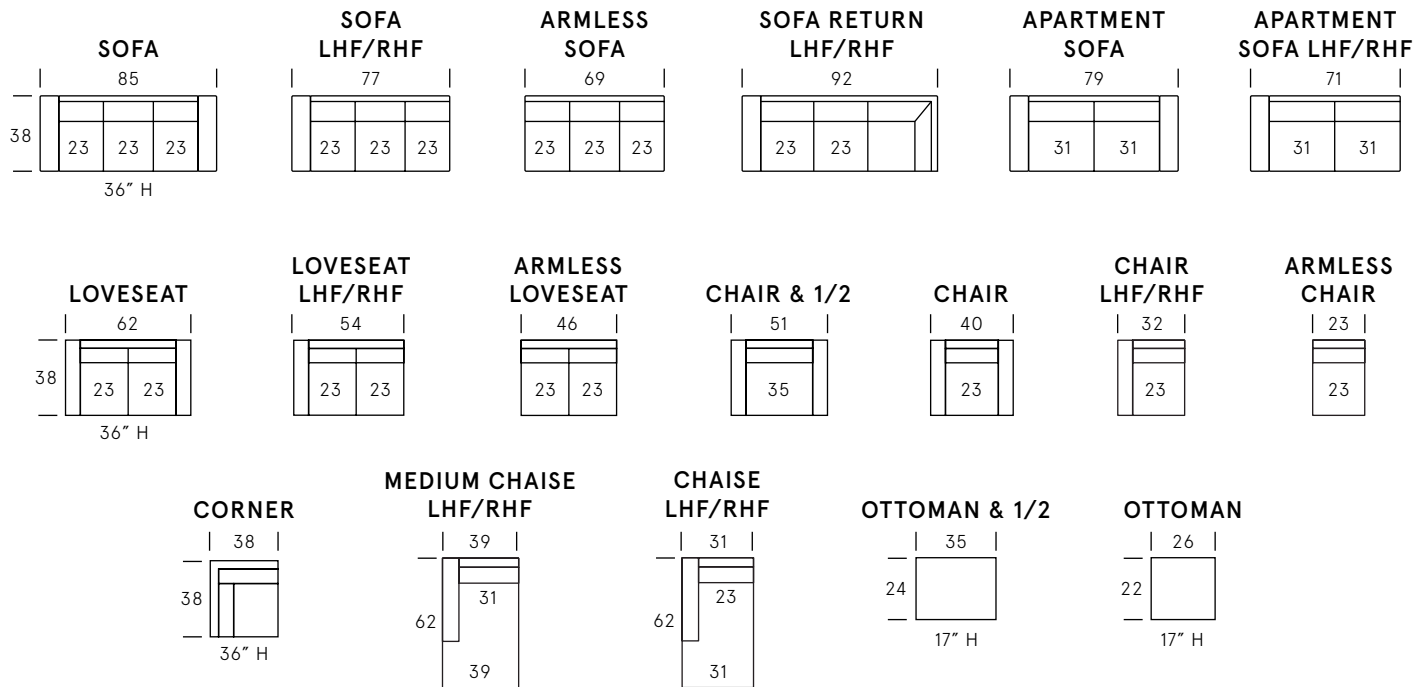

Maya Collection

SEAT DEPTH: 22"

SEAT HEIGHT: 18"

ARM HEIGHT: 24"

Standard Features

Kiln-dried hardwood frame. Sinuous spring system. Eco-friendly construction. 2.2 gel infused, high resiliency foam core seat cushions wrapped in soft foam. Fibre filled back cushions. Loose seats and loose backs. Nail head detail on arms. Available in fabric or leather. Bench-made in Canada.

As an inherent quality of a hand-crafted product, all dimensions are approximate.

Wood Finishes

Dark Walnut

Espresso

Black