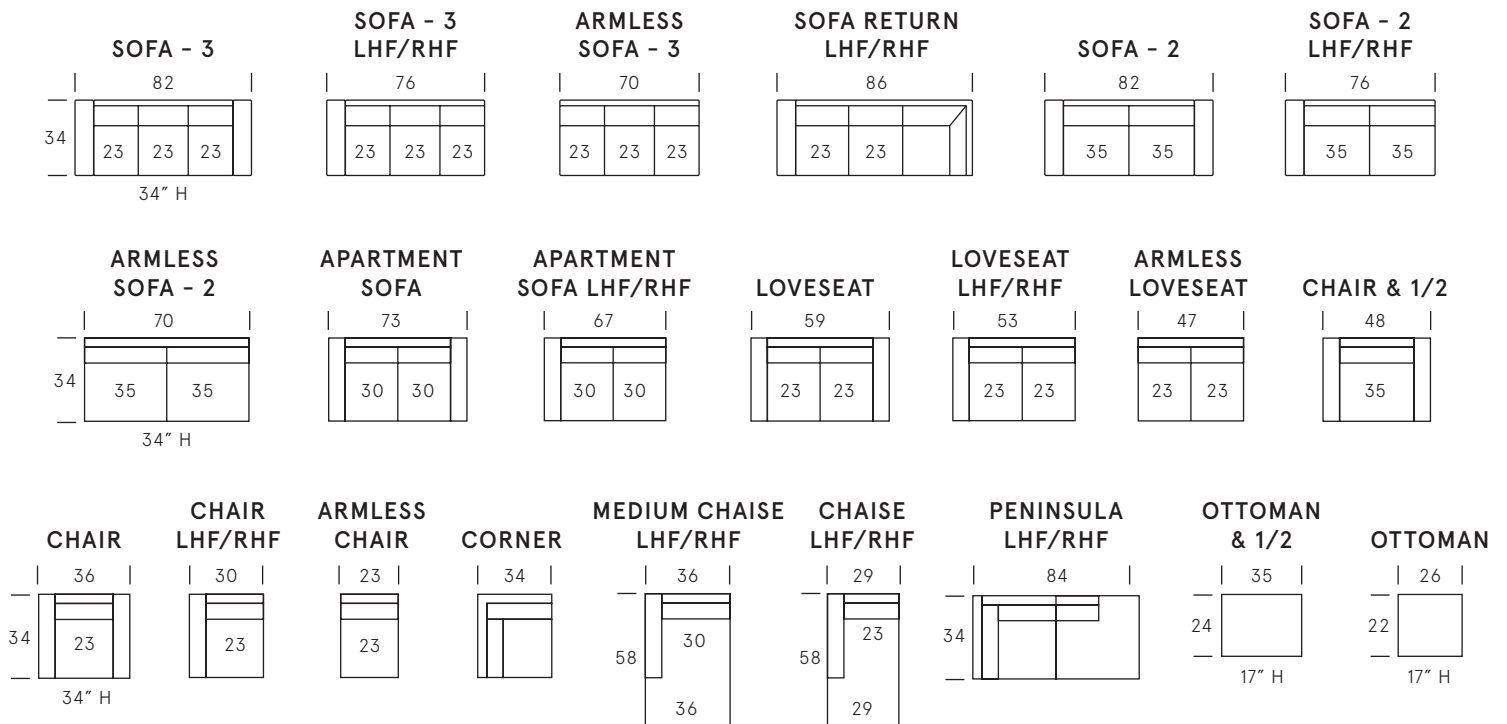

Ancona Collection

SEAT DEPTH: 21"

SEAT HEIGHT: 18"

ARM HEIGHT: 24"

Standard Features

Kiln-dried hardwood frame. Sinuous spring system. Eco-friendly construction. Soy-based, fibre wrapped, 2.2 gel infused foam seat cushions. Fibre filled back cushions. Loose seats and loose backs. Available in fabric or leather. Bench-made in Canada.

Metal Finishes

As an inherent quality of a hand-crafted product, all dimensions are approximate.