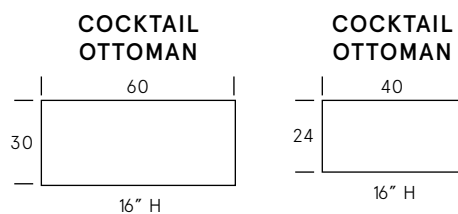

Evan

Standard Features

Kiln-dried hardwood frame. Eco-friendly construction.
Soy-based, gel infused foam. Available in fabric or leather.
Bench-made in Canada.

As an inherent quality of a hand-crafted product, all dimensions are approximate.