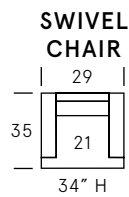

Tessa

SEAT DEPTH: 21"

SEAT HEIGHT: 18"

ARM HEIGHT: 21"

Standard Features

Kiln-dried hardwood frame. Sinuous spring system. Eco-friendly construction. Soy-based, fibre wrapped, 2.2 gel infused foam seat cushion. Fibre filled back cushion. Loose seat and loose back. Available in fabric or leather. Bench-made in Canada.

As an inherent quality of a hand-crafted product, all dimensions are approximate.