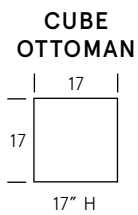

Jude

Standard Features

Kiln-dried hardwood frame. Eco-friendly construction.
Soy-based, gel infused foam. Decorative stitch detail.
Available in fabric or leather. Bench-made in Canada.

As an inherent quality of a hand-crafted product, all dimensions are approximate.