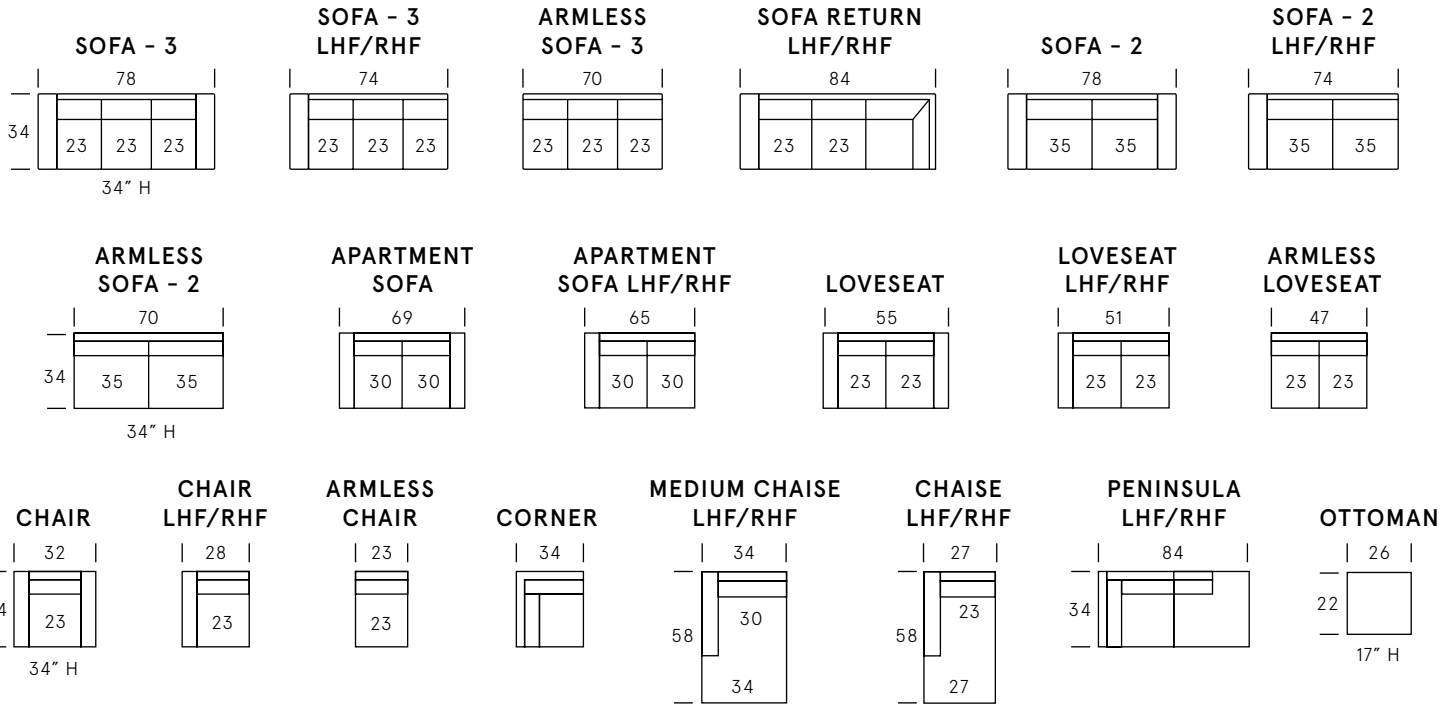

# Levi Collection

SEAT DEPTH: 22"

SEAT HEIGHT: 18"

ARM HEIGHT: 25"

## Standard Features

Kiln-dried hardwood frame. Sinuous spring system. Eco-friendly construction. Soy-based, fibre wrapped, 2.2 gel infused foam seat cushions. Fibre filled back cushions. Loose seats and loose backs. Available in fabric or leather. Bench-made in Canada.

## Metal Finishes

Black

Chrome

As an inherent quality of a hand-crafted product, all dimensions are approximate.