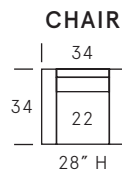

# Country

---

**SEAT DEPTH: 22"**

**SEAT HEIGHT: 18"**

**ARM HEIGHT: 24"**

---

As an inherent quality of a hand-crafted product, all dimensions are approximate.