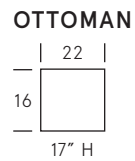

# Country

---

**SEAT DEPTH: 22"**

**SEAT HEIGHT: 18"**

**ARM HEIGHT: 24"**

---

As an inherent quality of a hand-crafted product, all dimensions are approximate.