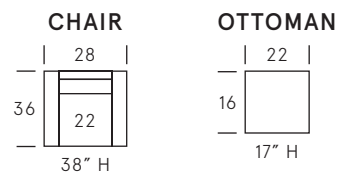

Esta

SEAT DEPTH: 22"

SEAT HEIGHT: 18"

ARM HEIGHT: 22"

Standard Features

Kiln-dried hardwood frame. Sinuous spring system. Eco-friendly construction. Soy-based, fibre wrapped, 2.2 gel infused foam seat cushion. Loose seat and tight back. Nail head detail on arms. Available in fabric or leather. Bench-made in Canada.

As an inherent quality of a hand-crafted product, all dimensions are approximate.

Wood Finishes

Dark Walnut

Espresso

Black