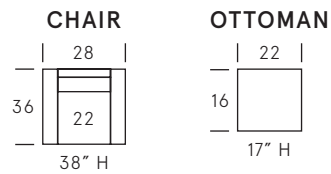

Hutton

SEAT DEPTH: 22"

SEAT HEIGHT: 18"

ARM HEIGHT: 23"

Standard Features

Kiln-dried hardwood frame. Sinuous spring system. Eco-friendly construction. Soy-based, fibre wrapped, 2.2 gel infused foam seat cushion. Loose seat and tight back. Available in fabric or leather. Bench-made in Canada.

As an inherent quality of a hand-crafted product, all dimensions are approximate.

Wood Finishes

Dark Walnut

Espresso

Black