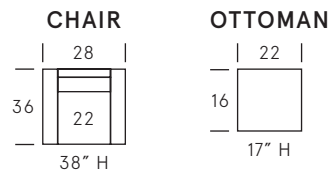

Jade

SEAT DEPTH: 22"

SEAT HEIGHT: 18"

ARM HEIGHT: 23"

Standard Features

Kiln-dried hardwood frame. Sinuous spring system. Eco-friendly construction. Soy-based, fibre wrapped, 2.2 gel infused foam seat cushion. Loose seat and tight back. Available in fabric or leather. Bench-made in Canada.

As an inherent quality of a hand-crafted product, all dimensions are approximate.

Wood Finishes

Dark Walnut

Espresso

Black