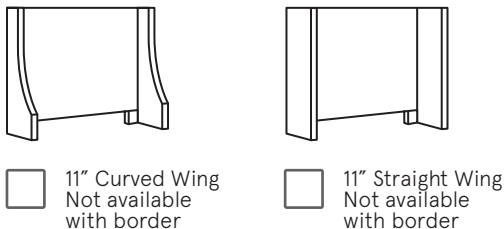

Custom Bed Program

Beds Full Bed: W 59" D 84"
 Queen Bed: W 66" D 87"
 King Bed: W 82" D 87"
 Foot/Side Rails: H 11"
 Add 6" to width for wings

Headboard Only Full Headboard: W 59" D 4"
 Queen Headboard: W 66" D 4"
 King Headboard: W 82" D 4"

1 Choose Product and Size

- Complete Upholstered Bed**
 Includes: Headboard, Foot Rail, Side Rails and Slats Full Queen King
- Headboard Only**
 Headboard attaches to a standard metal frame or wall-mounted bracket (not included) Full Queen King

2 Choose Headboard Shape

3 Choose Outside Panel Treatment

4 Choose Inside Panel Treatment (If Required)

5 Nail Trim Options (If Required)

6 Nail Trim Finish (If Required)

7 Choose Wing Treatment (If Required)

8 Choose Leg Style

9 Choose Mattress Support

- Standard Box Spring
 Upgrade to Platform

Please note this leg will increase the overall height of the bed by 3"

As an inherent quality of a hand-crafted product, all dimensions are approximate.