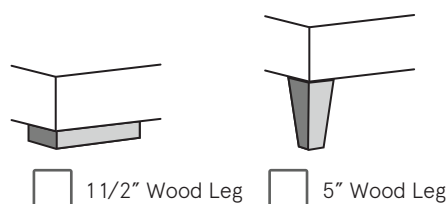

Custom Bed Program

Beds Full Bed: W 59" D 84"
 Queen Bed: W 66" D 87"
 King Bed: W 82" D 87"
 Foot/Side Rails: H 11"
 Add 6" to width for wings

Headboard Only Full Headboard: W 59" D 4"
 Queen Headboard: W 66" D 4"
 King Headboard: W 82" D 4"

1 Choose Product and Size

- Complete Upholstered Bed**
 Includes: Headboard, Foot Rail, Side Rails and Slats Full Queen King
- Headboard Only**
 Headboard attaches to a standard metal frame or wall-mounted bracket (not included) Full Queen King

2 Choose Headboard Shape

3 Choose Outside Panel Treatment

4 Choose Inside Panel Treatment (If Required)

5 Nail Trim Options (If Required)

6 Nail Trim Finish (If Required)

7 Choose Wing Treatment (If Required)

8 Choose Leg Style

9 Choose Mattress Support

- Standard Box Spring
 Upgrade to Platform

Please note this leg will increase the overall height of the bed by 3"

As an inherent quality of a hand-crafted product, all dimensions are approximate.