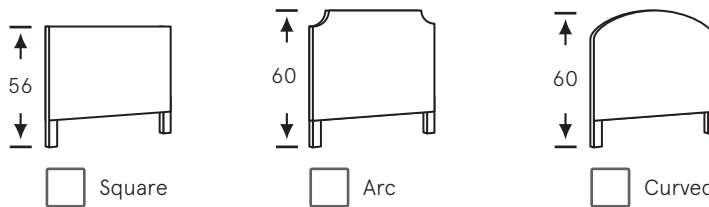

Custom Bed Program

Beds Full Bed: W 59" D 84"
Queen Bed: W 66" D 87"
King Bed: W 82" D 87"
Foot/Side Rails: H 11"
Add 6" to width for wings

Headboard Only Full Headboard: W 59" D 4"
Queen Headboard: W 66" D 4"
King Headboard: W 82" D 4"

1 Choose Product and Size

1. ☐ **Complete Upholstered Bed**
   Includes: Headboard, Foot Rail, Side Rails and Slats ☐ Full ☐ Queen ☐ King
2. ☐ **Headboard Only**
   Headboard attaches to a standard metal frame or wall-mounted bracket (not included) ☐ Full ☐ Queen ☐ King

2 Choose Headboard Shape