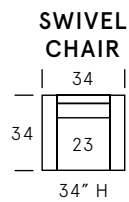

Alma

SEAT DEPTH: 20"

SEAT HEIGHT: 17"

ARM HEIGHT: 25"

Standard Features

Kiln-dried hardwood frame. Sinuous spring system. Eco-friendly construction. 2.2 gel infused, high resiliency foam core seat cushion wrapped in soft foam. Fibre filled back cushion. Loose seat and loose back. Available in fabric or leather. Bench-made in Canada.

As an inherent quality of a hand-crafted product, all dimensions are approximate.