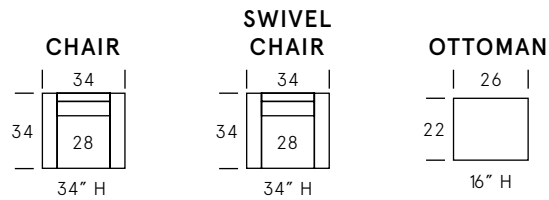

Mia

SEAT DEPTH: 20"

SEAT HEIGHT: 18"

ARM HEIGHT: 23"

Standard Features

Kiln-dried hardwood frame. Sinuous spring system. Eco-friendly construction. Soy-based, fibre wrapped, 2.2 gel infused foam seat cushion. Fibre filled back cushion. Loose seat and loose back. Available in fabric or leather. Bench-made in Canada.

As an inherent quality of a hand-crafted product, all dimensions are approximate.

Wood Finishes (for chair only)

Dark Walnut

Espresso

Black