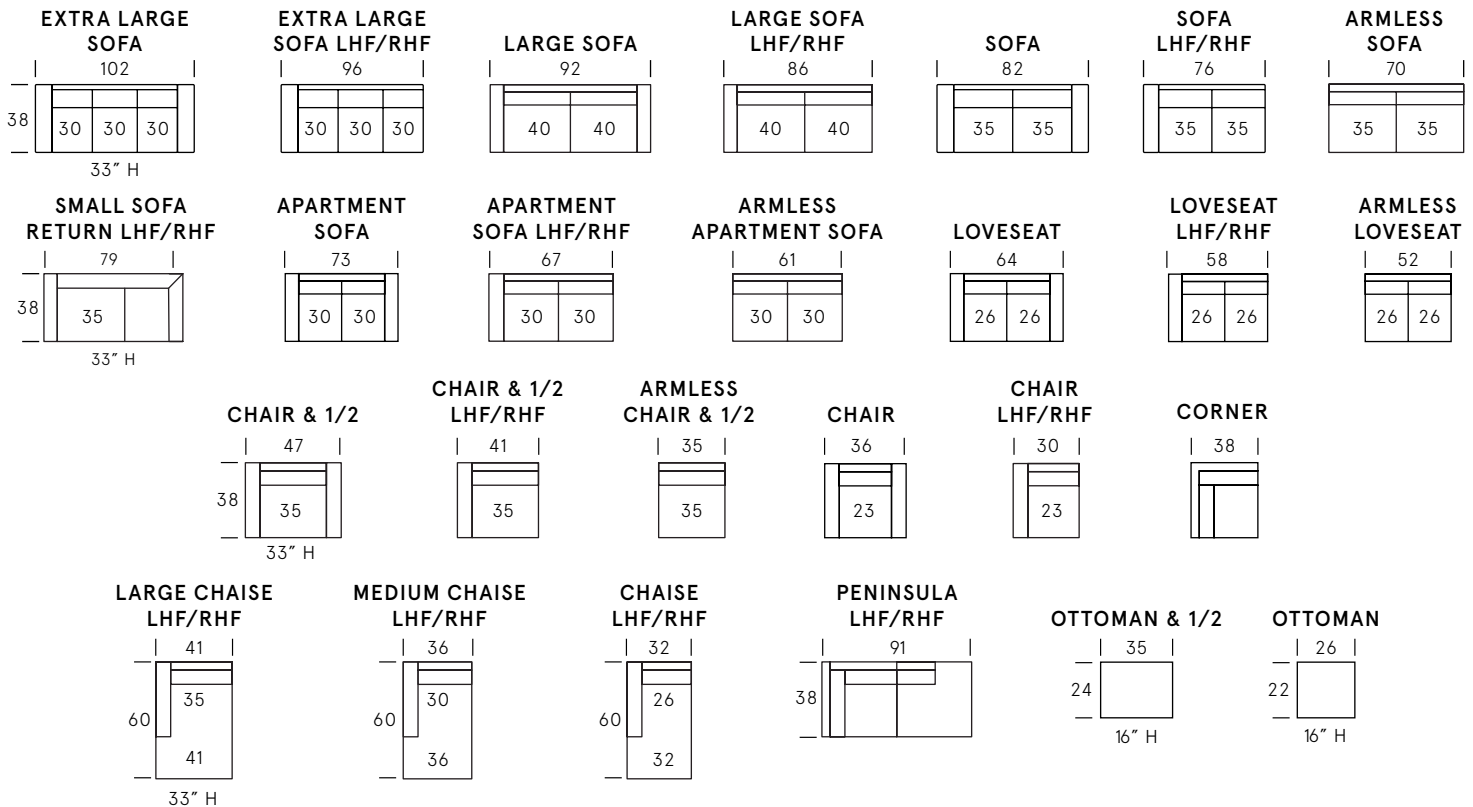

Carrera Collection

SEAT DEPTH: 24"

SEAT HEIGHT: 17"

ARM HEIGHT: 25"

Standard Features

Kiln-dried hardwood frame. Sinuous spring system. Eco-friendly construction. 2.2 gel infused, high resiliency foam core seat cushions wrapped in soft foam. Fibre filled back cushions. Loose seats and loose backs. Available in fabric or leather. Bench-made in Canada.

As an inherent quality of a hand-crafted product, all dimensions are approximate.

Wood Finishes

Dark Walnut

Espresso

Black