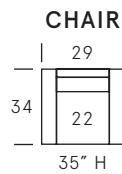

Gia

SEAT DEPTH: 20"

SEAT HEIGHT: 18"

ARM HEIGHT: 24"

Standard Features

Kiln-dried hardwood frame. Sinuous spring system. Eco-friendly construction. 2.2 gel infused, high resiliency foam core seat cushion wrapped in soft foam. Fibre filled back cushion. Loose seat and loose back. Available in fabric or leather. Bench-made in Canada.