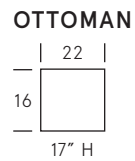

Gia

SEAT DEPTH: 20"

SEAT HEIGHT: 18"

ARM HEIGHT: 24"

Standard Features

Kiln-dried hardwood frame. Sinuous spring system. Eco-friendly construction. 2.2 gel infused, high resiliency foam core seat cushion wrapped in soft foam. Fibre filled back cushion. Loose seat and loose back. Available in fabric or leather. Bench-made in Canada.

As an inherent quality of a hand-crafted product, all dimensions are approximate.

Wood Finishes

Dark Walnut

Espresso

Black