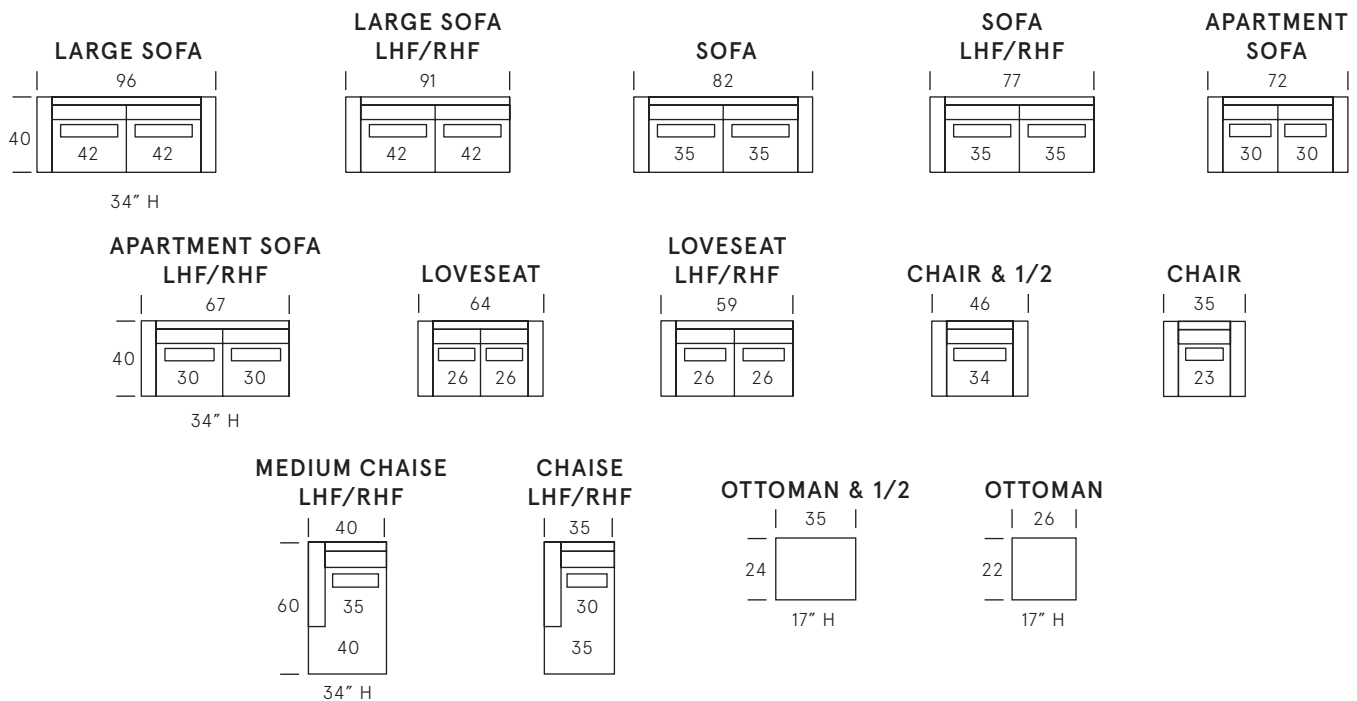

Evelyn Collection

SEAT DEPTH: 19"

SEAT HEIGHT: 18"

ARM HEIGHT: 22"

Standard Features

Kiln-dried hardwood frame. Sinuous spring system. Eco-friendly construction. Soy-based, feather blend wrapped, 2.2 gel infused foam seat cushions. Feather blend back cushions. Loose seats and loose backs. Available in fabric or leather. Bench-made in Canada.

As an inherent quality of a hand-crafted product, all dimensions are approximate.

Wood Finishes

Natural

Dark Walnut

Espresso

Black