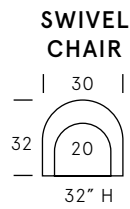

Lilly

SEAT DEPTH: 22"

SEAT HEIGHT: 19"

ARM HEIGHT: 24"

Standard Features

Kiln-dried hardwood frame. Sinuous spring system. Eco-friendly construction. Soy-based, fibre wrapped, 2.2 gel infused foam seat cushion. Loose seat and tight back. Available in fabric or leather. Bench-made in Canada.

As an inherent quality of a hand-crafted product, all dimensions are approximate.