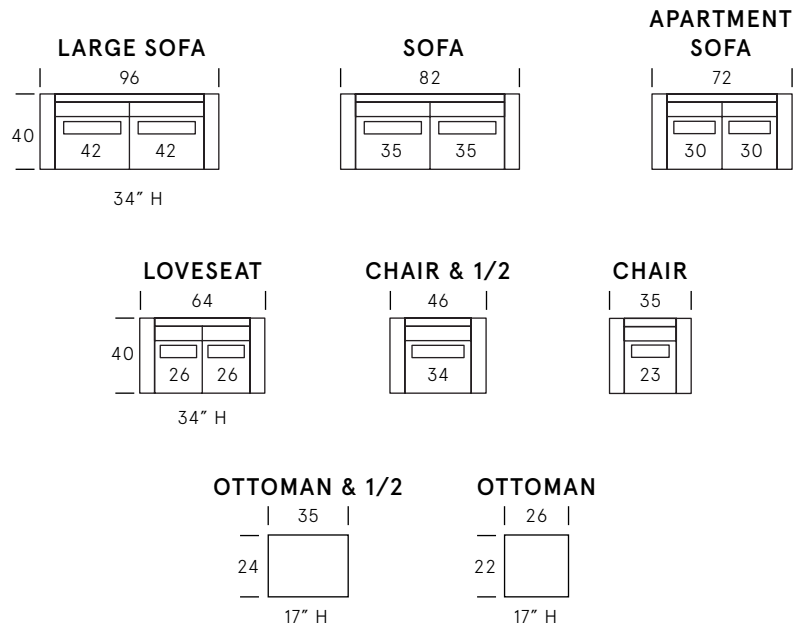

Evelyn Collection

SEAT DEPTH: 19"

SEAT HEIGHT: 18"

ARM HEIGHT: 22"

Standard Features

Kiln-dried hardwood frame. Sinuous spring system. Eco-friendly construction. Soy-based, feather blend wrapped, 2.2 gel infused foam seat cushions. Feather blend back cushions. Loose seats and loose backs. Available in fabric or leather. Bench-made in Canada.

As an inherent quality of a hand-crafted product, all dimensions are approximate.

Wood Finishes

Dark Walnut

Espresso

Black