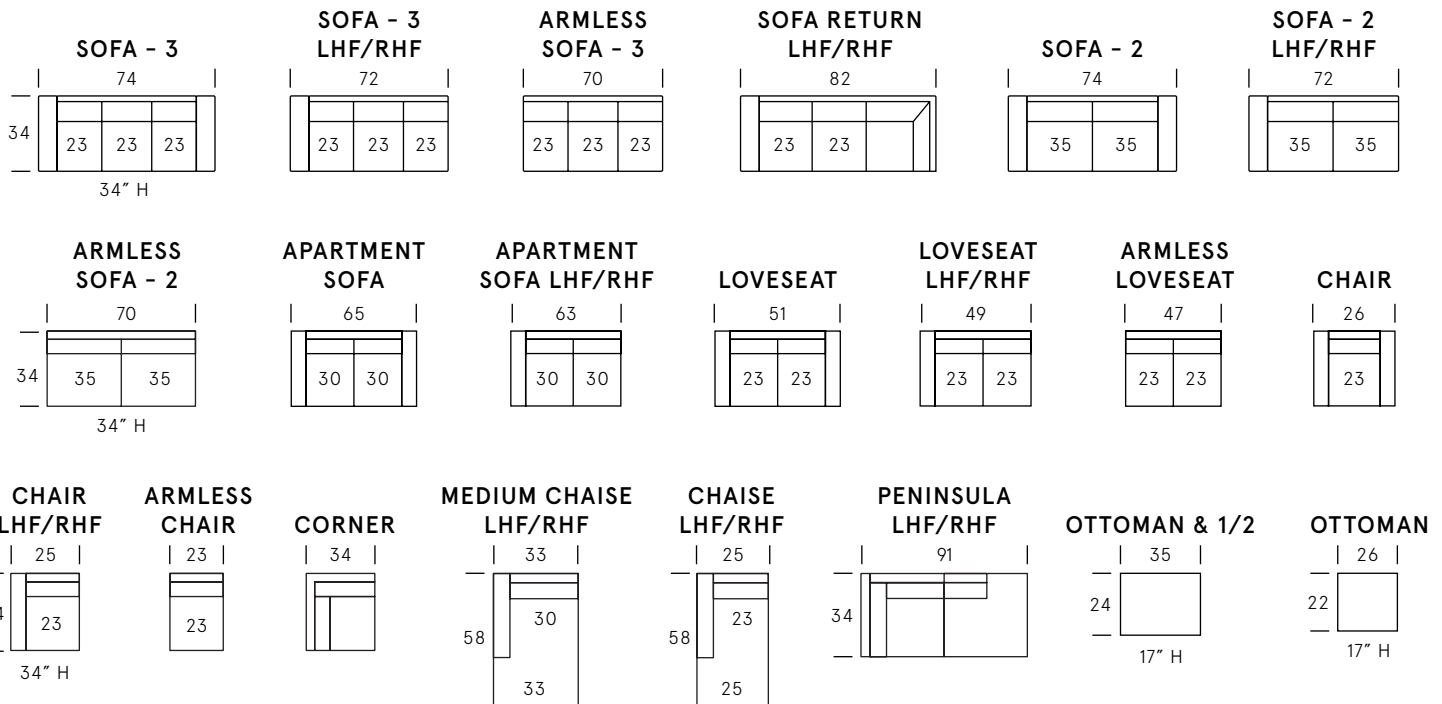

# Hendrix Collection

SEAT DEPTH: 21"

SEAT HEIGHT: 17"

ARM HEIGHT: 25"

## Standard Features

Kiln-dried hardwood frame. Sinuous spring system. Eco-friendly construction. Soy-based, fibre wrapped, 2.2 gel infused foam seat cushions. Fibre filled back cushions. Loose seats and loose backs. Decorative stitch detail on arms. Available in fabric or leather. Bench-made in Canada.

As an inherent quality of a hand-crafted product, all dimensions are approximate.