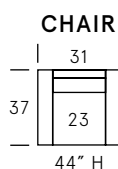

Sienna

SEAT DEPTH: 20"

SEAT HEIGHT: 19"

ARM HEIGHT: 26"

Standard Features

Kiln-dried hardwood frame. Sinuous spring system. Eco-friendly construction. Soy-based, fibre wrapped, 2.2 gel infused foam seat cushion. Loose seat and tight back. Kidney pillow included. Available in fabric or leather. Bench-made in Canada.

As an inherent quality of a hand-crafted product, all dimensions are approximate.

Metal Finishes

Stain Nickel

Black