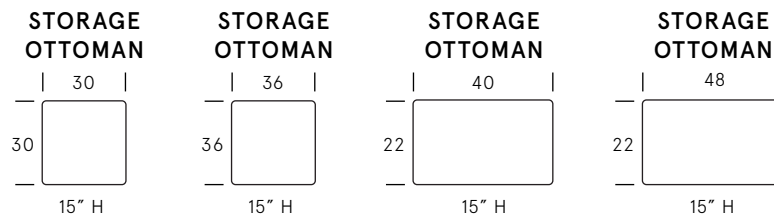

Kinley

Standard Features

Kiln-dried hardwood frame. Eco-friendly construction.
Soy-based, gel infused foam. Available in fabric or leather.
Bench-made in Canada

As an inherent quality of a hand-crafted product, all dimensions are approximate.