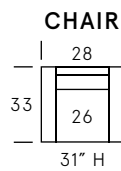

Nova

SEAT DEPTH: 22"

SEAT HEIGHT: 18"

ARM HEIGHT: 19"

Standard Features

Kiln-dried hardwood frame. Sinuous spring system. Eco-friendly construction. Tight seat and tight, channeled back. Available in fabric or leather. Bench-made in Canada.

As an inherent quality of a hand-crafted product, all dimensions are approximate.

Metal Finishes

Black