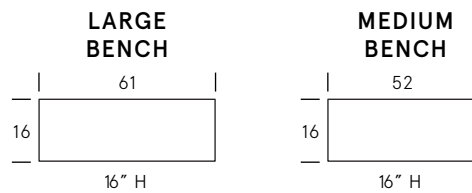

## Standard Features

Kiln-dried hardwood frame. Eco-friendly construction.  
Soy-based, gel infused foam. Available in fabric or leather.  
Bench-made in Canada.

As an inherent quality of a hand-crafted product, all dimensions are approximate.