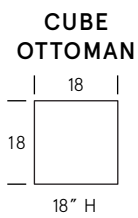

Niko

Standard Features

Kiln-dried hardwood frame. Eco-friendly construction.
Soy-based, gel infused foam. Available in fabric or leather.
Piping detail. Bench-made in Canada.

As an inherent quality of a hand-crafted product, all dimensions are approximate.