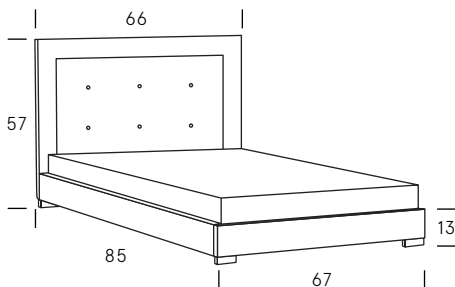

Luna Bed Collection

Standard Features

Complete bed with headboard and rails. Available in Queen or King size. Available in fabric or leather.
Border and square pinch detail. Bench-made in Canada.

Wood Finishes

Dark Walnut

Espresso

Black

Standard Box Spring

Slats sit 2" from bottom of rail to bottom of slats.

Platform Upgrade

Slats sit 2" from top of bed rail to top of platform.

As an inherent quality of a hand-crafted product, all dimensions are approximate.