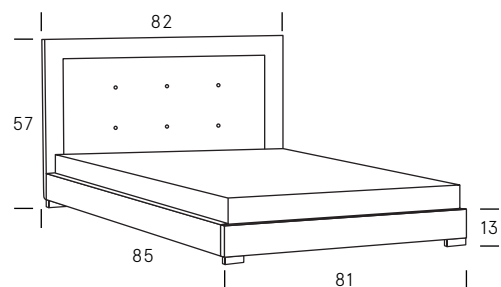

Luna Bed Collection

Standard Features

Complete bed with headboard and rails. Available in Queen or King size. Available in fabric or leather.
Border and square pinch detail. Bench-made in Canada.

Wood Finishes

Dark Walnut

Espresso

Black

Standard Box Spring

Slats sit 2" from bottom of rail to bottom of slats.

Platform Upgrade

Slats sit 2" from top of bed rail to top of platform.

As an inherent quality of a hand-crafted product, all dimensions are approximate.