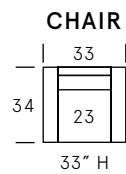

Gemma

SEAT DEPTH: 20"

SEAT HEIGHT: 18"

ARM HEIGHT: 25"

Standard Features

Kiln-dried hardwood frame. Sinuous spring system. Eco-friendly construction. Soy-based, fibre wrapped, 2.2 gel infused foam seat cushion. Fibre filled back cushion. Loose seat and loose back. Available in fabric or leather. Bench-made in Canada.

As an inherent quality of a hand-crafted product, all dimensions are approximate.

Metal Finishes

Black