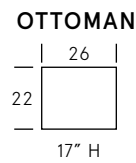

Gemma

SEAT DEPTH: 20"

SEAT HEIGHT: 18"

ARM HEIGHT: 25"

Standard Features

Kiln-dried hardwood frame. Sinuous spring system. Eco-friendly construction. Soy-based, fibre wrapped, 2.2 gel infused foam seat cushion. Fibre filled back cushion. Loose seat and loose back. Available in fabric or leather. Bench-made in Canada.

As an inherent quality of a hand-crafted product, all dimensions are approximate.

Metal Finishes

Black