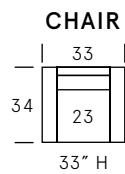

Gemma

SEAT DEPTH: 20"

SEAT HEIGHT: 18"

ARM HEIGHT: 25"

Standard Features

Kiln-dried hardwood frame. Sinuous spring system. Eco-friendly construction. Soy-based, fibre wrapped, 2.2 gel infused foam seat cushion. Fibre filled back cushion. Loose seat and loose back. Available in fabric or leather. Bench-made in Canada.

As an inherent quality of a hand-crafted product, all dimensions are approximate.

Metal Finishes

Black