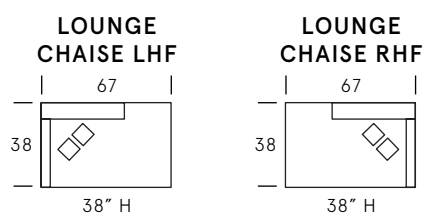

# Kendall

---

**SEAT DEPTH: 20"**

**ARM HEIGHT: 29"**

---

As an inherent quality of a hand-crafted product, all dimensions are approximate.