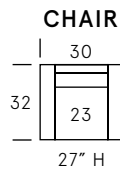

Lisa

SEAT DEPTH: 22"

SEAT HEIGHT: 16"

ARM HEIGHT: 24"

Standard Features

Kiln-dried hardwood frame. Sinuous spring system.
Eco-friendly construction. Tight seat and tight back.
Available in fabric or leather. Bench-made in Canada.

As an inherent quality of a hand-crafted product, all dimensions are approximate.

Metal Finishes

Black

Chrome

Gold