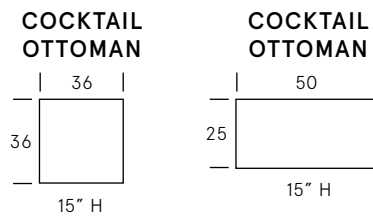

Urban

Standard Features

Kiln-dried hardwood frame. Eco-friendly construction.
Soy-based, gel infused foam. Edge to edge detail. Available
in fabric or leather. Bench-made in Canada.

As an inherent quality of a hand-crafted product, all dimensions are approximate.