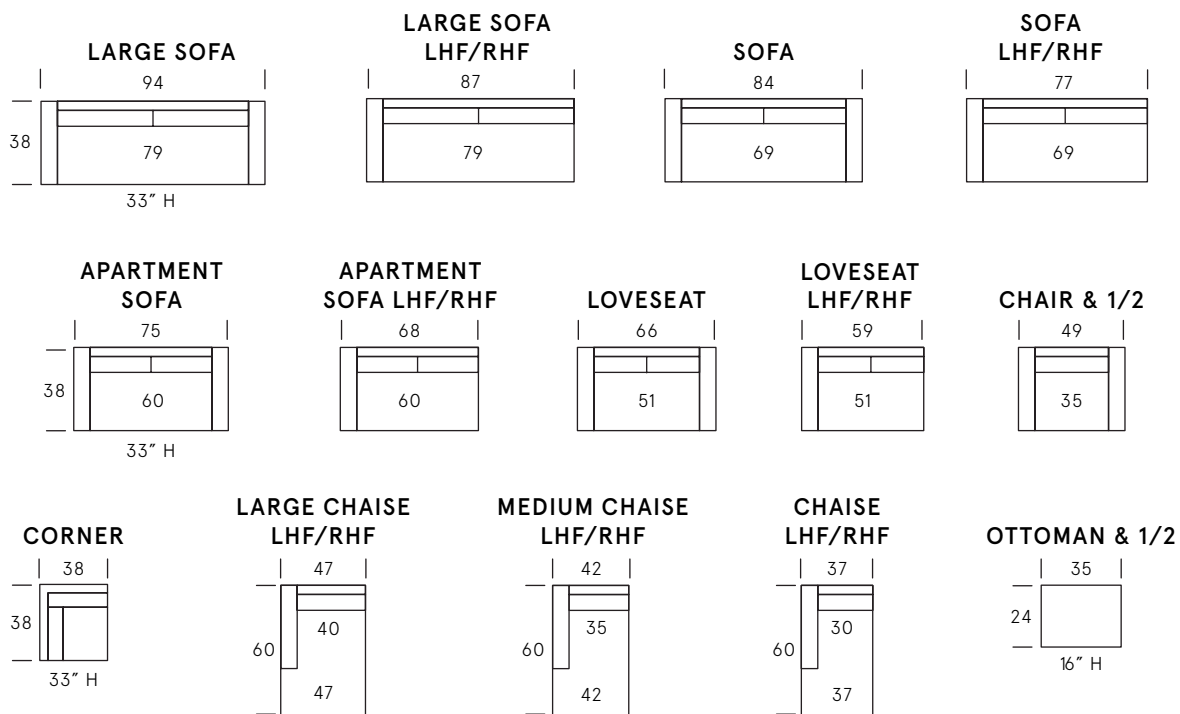

Brando Collection

SEAT DEPTH: 23"

SEAT HEIGHT: 18"

ARM HEIGHT: 27"

Standard Features

Kiln-dried hardwood frame. Sinuous spring system. Eco-friendly construction. Soy based, feather-blend wrapped, 2.2 gel infused foam seat cushion. Fibre filled back cushions. Loose seats and loose backs. Upholstered base. Toss pillows included. Available in fabric only. Bench-made in Canada.

As an inherent quality of a hand-crafted product, all dimensions are approximate.