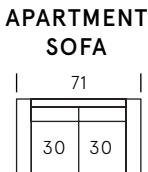

Cassidy Collection

SEAT DEPTH: 23"

SEAT HEIGHT: 19"

ARM HEIGHT: 28"

Standard Features

Kiln-dried hardwood frame. Sinuous spring system. Eco-friendly construction. Synthetic down-fill wrapped seat cushions. Feather blend back cushions. Loose seats and loose backs. Bolsters included. Available in leather only. Bench-made in Canada.

Metal & Wood Finishes

Black

As an inherent quality of a hand-crafted product, all dimensions are approximate.