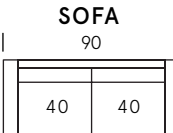

Cassidy Collection

SEAT DEPTH: 23"

SEAT HEIGHT: 19"

ARM HEIGHT: 28"

Standard Features

Kiln-dried hardwood frame. Sinuous spring system. Eco-friendly construction. Synthetic down-fill wrapped seat cushions. Feather blend back cushions. Loose seats and loose backs. Bolsters included. Available in leather only. Bench-made in Canada.

Metal & Wood Finishes

Black

As an inherent quality of a hand-crafted product, all dimensions are approximate.