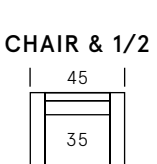

Cassidy Collection

SEAT DEPTH: 23"

SEAT HEIGHT: 19"

ARM HEIGHT: 28"

Standard Features

Kiln-dried hardwood frame. Sinuous spring system. Eco-friendly construction. Synthetic down-fill wrapped seat cushions. Feather blend back cushions. Loose seats and loose backs. Bolsters included. Available in leather only. Bench-made in Canada.

Metal & Wood Finishes

Black

As an inherent quality of a hand-crafted product, all dimensions are approximate.