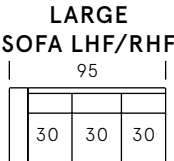

Cassidy Collection

SEAT DEPTH: 23"

SEAT HEIGHT: 19"

ARM HEIGHT: 28"

Standard Features

Kiln-dried hardwood frame. Sinuous spring system. Eco-friendly construction. Synthetic down-fill wrapped seat cushions. Feather blend back cushions. Loose seats and loose backs. Bolsters included. Available in leather only. Bench-made in Canada.

Metal & Wood Finishes

Black

As an inherent quality of a hand-crafted product, all dimensions are approximate.