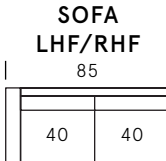

Cassidy Collection

SEAT DEPTH: 23"

SEAT HEIGHT: 19"

ARM HEIGHT: 28"

Standard Features

Kiln-dried hardwood frame. Sinuous spring system. Eco-friendly construction. Synthetic down-fill wrapped seat cushions. Feather blend back cushions. Loose seats and loose backs. Bolsters included. Available in leather only. Bench-made in Canada.

Metal & Wood Finishes

Black

As an inherent quality of a hand-crafted product, all dimensions are approximate.