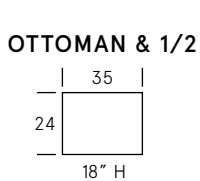

Cassidy Collection

SEAT DEPTH: 23"

SEAT HEIGHT: 19"

ARM HEIGHT: 28"

Standard Features

Kiln-dried hardwood frame. Sinuous spring system. Eco-friendly construction. Synthetic down-fill wrapped seat cushions. Feather blend back cushions. Loose seats and loose backs. Bolsters included. Available in leather only. Bench-made in Canada.

Metal & Wood Finishes

Black

As an inherent quality of a hand-crafted product, all dimensions are approximate.