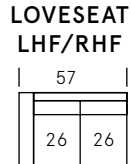

Cassidy Collection

SEAT DEPTH: 23"

SEAT HEIGHT: 19"

ARM HEIGHT: 28"

Standard Features

Kiln-dried hardwood frame. Sinuous spring system. Eco-friendly construction. Synthetic down-fill wrapped seat cushions. Feather blend back cushions. Loose seats and loose backs. Bolsters included. Available in leather only. Bench-made in Canada.

Metal & Wood Finishes

Black

As an inherent quality of a hand-crafted product, all dimensions are approximate.