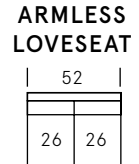

Cassidy Collection

SEAT DEPTH: 23"

SEAT HEIGHT: 19"

ARM HEIGHT: 28"

Standard Features

Kiln-dried hardwood frame. Sinuous spring system. Eco-friendly construction. Synthetic down-fill wrapped seat cushions. Feather blend back cushions. Loose seats and loose backs. Bolsters included. Available in leather only. Bench-made in Canada.

Metal & Wood Finishes

Black

As an inherent quality of a hand-crafted product, all dimensions are approximate.