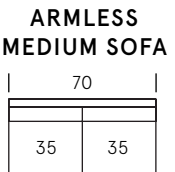

Cassidy Collection

SEAT DEPTH: 23"

SEAT HEIGHT: 19"

ARM HEIGHT: 28"

Standard Features

Kiln-dried hardwood frame. Sinuous spring system. Eco-friendly construction. Synthetic down-fill wrapped seat cushions. Feather blend back cushions. Loose seats and loose backs. Bolsters included. Available in leather only. Bench-made in Canada.

Metal & Wood Finishes

Black

As an inherent quality of a hand-crafted product, all dimensions are approximate.