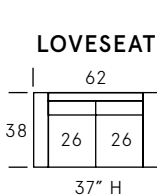

Cassidy Collection

SEAT DEPTH: 23"

SEAT HEIGHT: 19"

ARM HEIGHT: 28"

Standard Features

Kiln-dried hardwood frame. Sinuous spring system. Eco-friendly construction. Synthetic down-fill wrapped seat cushions. Feather blend back cushions. Loose seats and loose backs. Bolsters included. Available in leather only. Bench-made in Canada.

Metal & Wood Finishes

Black

As an inherent quality of a hand-crafted product, all dimensions are approximate.