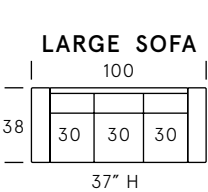

Cassidy Collection

SEAT DEPTH: 23"

SEAT HEIGHT: 19"

ARM HEIGHT: 28"

Standard Features

Kiln-dried hardwood frame. Sinuous spring system. Eco-friendly construction. Synthetic down-fill wrapped seat cushions. Feather blend back cushions. Loose seats and loose backs. Bolsters included. Available in leather only. Bench-made in Canada.

Metal & Wood Finishes

Black

As an inherent quality of a hand-crafted product, all dimensions are approximate.