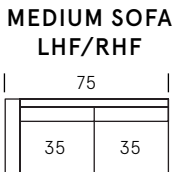

Cassidy Collection

SEAT DEPTH: 23"

SEAT HEIGHT: 19"

ARM HEIGHT: 28"

Standard Features

Kiln-dried hardwood frame. Sinuous spring system. Eco-friendly construction. Synthetic down-fill wrapped seat cushions. Feather blend back cushions. Loose seats and loose backs. Bolsters included. Available in leather only. Bench-made in Canada.

Metal & Wood Finishes

Black

As an inherent quality of a hand-crafted product, all dimensions are approximate.