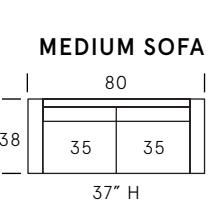

Cassidy Collection

SEAT DEPTH: 23"

SEAT HEIGHT: 19"

ARM HEIGHT: 28"

Standard Features

Kiln-dried hardwood frame. Sinuous spring system. Eco-friendly construction. Synthetic down-fill wrapped seat cushions. Feather blend back cushions. Loose seats and loose backs. Bolsters included. Available in leather only. Bench-made in Canada.

Metal & Wood Finishes

Black

As an inherent quality of a hand-crafted product, all dimensions are approximate.