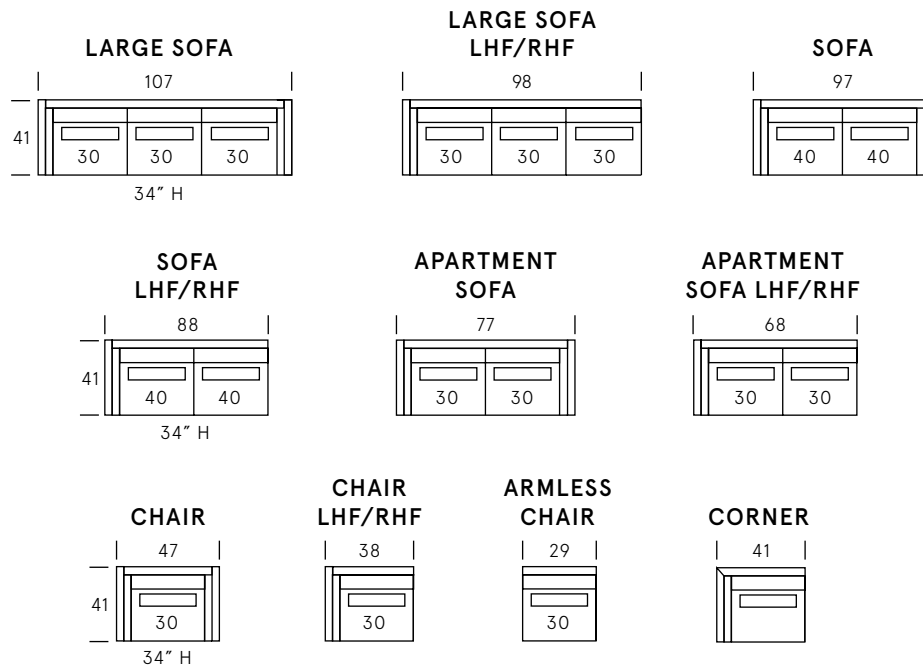

# Escape Collection

SEAT DEPTH: 24"

SEAT HEIGHT: 18"

ARM HEIGHT: 25"

## Standard Features

Kiln-dried hardwood frame. Sinuous spring system. Eco-friendly construction. Soy-based, feather blend wrapped, 2.2 gel infused foam seat cushions. Feather blend back cushions. Loose seats and loose backs. Available in fabric only. Bench-made in Canada.

## Wood Finishes

Dark Walnut

Espresso

Black

As an inherent quality of a hand-crafted product, all dimensions are approximate.