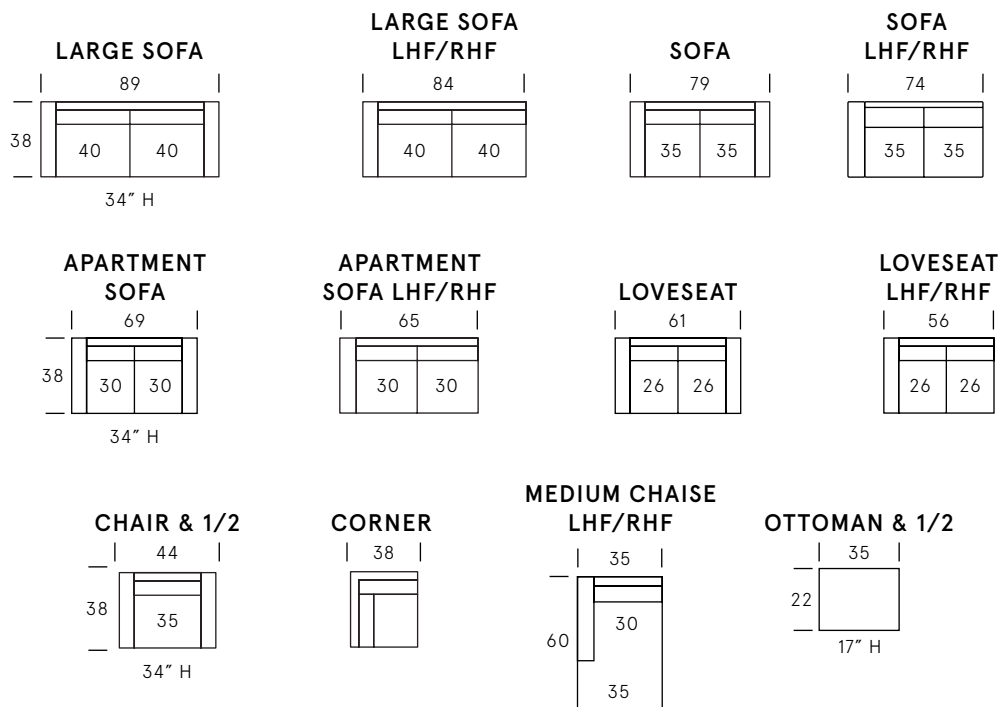

# Liberty Collection

SEAT DEPTH: 24"

SEAT HEIGHT: 17"

ARM HEIGHT: 22"

## Standard Features

Kiln-dried hardwood frame. Sinuous spring system. Eco-friendly construction. 2.2 gel infused, high resiliency foam core seat cushions wrapped in soft foam. Fibre filled back cushions. Loose seats and loose backs. Available in fabric or leather. Bench-made in Canada.

As an inherent quality of a hand-crafted product, all dimensions are approximate.