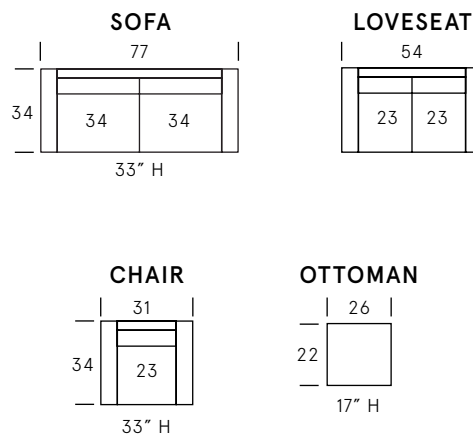

Oliver Collection

SEAT DEPTH: 21"

SEAT HEIGHT: 18"

ARM HEIGHT: 24"

Standard Features

Kiln-dried hardwood frame. Sinuous spring system. Eco-friendly construction. Soy-based, fiber wrapped, 2.2 gel infused foam seat cushions. Loose seats and tight back. Button detail on inside back. Available in fabric or leather. Bench-made in Canada.

As an inherent quality of a hand-crafted product, all dimensions are approximate.

Wood Finishes

Dark Walnut

Espresso

Black