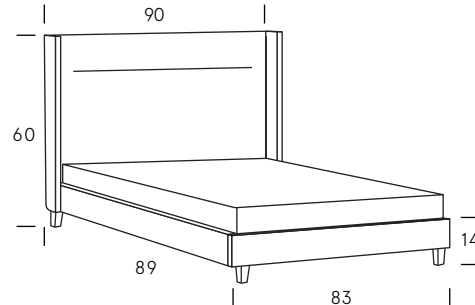

## Standard Features

Complete bed with headboard and rails. Available in Queen or King size. 6" wood leg.  
Platform base. Available in fabric or leather. Bench-made in Canada.

QUEEN

KING

## Standard Platform

Slats sit 2" from top of the bed rail to top of platform

As an inherent quality of a hand-crafted product, all dimensions are approximate.