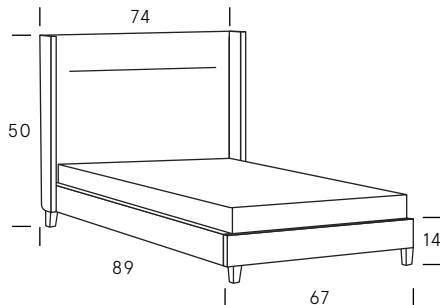

## Standard Features

Complete bed with headboard and rails. Available in Queen or King size. 6" wood leg.  
Platform base. Available in fabric or leather. Bench-made in Canada.

QUEEN

KING

## Standard Platform

Slats sit 2" from top of the bed rail to top of platform

As an inherent quality of a hand-crafted product, all dimensions are approximate.