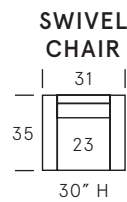

# Dash

---

**SEAT DEPTH: 21"**

**SEAT HEIGHT: 18"**

**ARM HEIGHT: 25"**

---

As an inherent quality of a hand-crafted product, all dimensions are approximate.