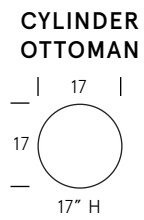

Cannon

Standard Features

Kiln-dried hardwood frame. Eco-friendly construction.
Soy-based, gel infused foam. Available in fabric or leather.
Bench-made in Canada

As an inherent quality of a hand-crafted product, all dimensions are approximate.