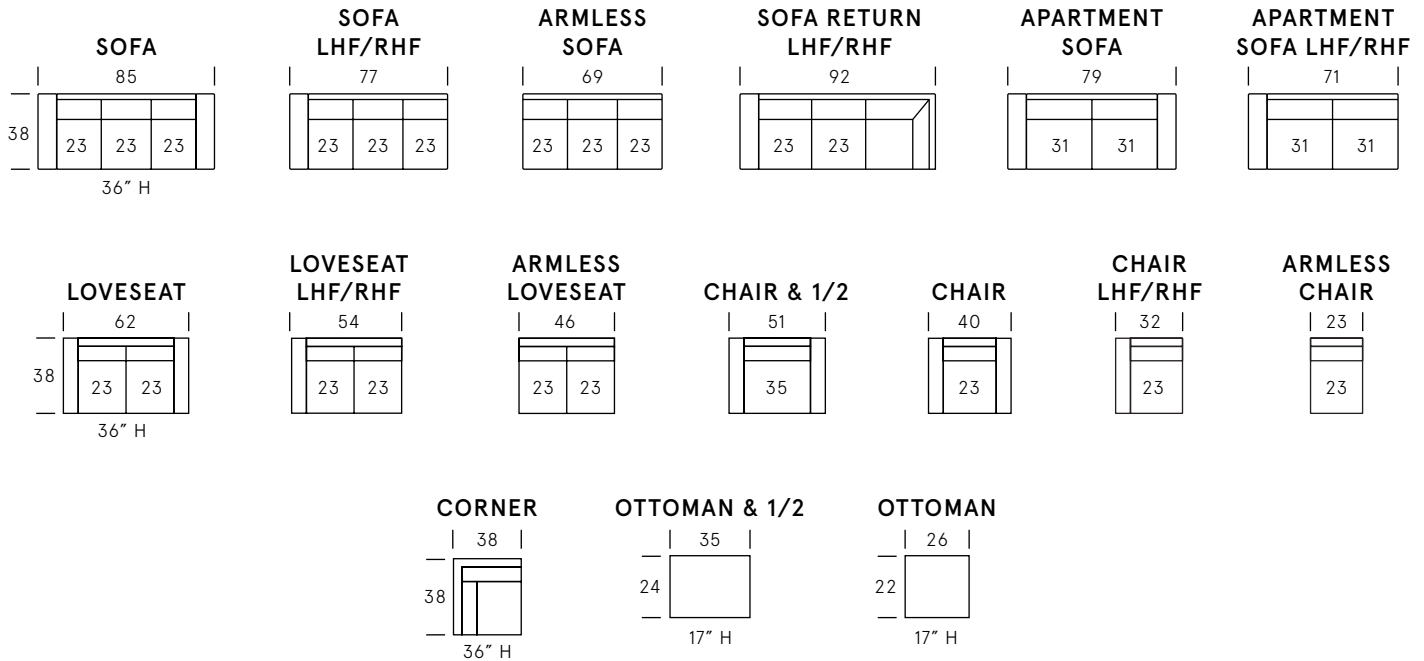

Sutton Collection

SEAT DEPTH: 22"

SEAT HEIGHT: 18"

ARM HEIGHT: 24"

Standard Features

Kiln-dried hardwood frame. Sinuous spring system. Eco-friendly construction. Soy-based, fibre wrapped, 2.2 gel infused foam seat cushions. Fibre filled back cushions. Loose seats and loose backs. Nail head detail on arms. Available in fabric or leather. Bench-made in Canada.

As an inherent quality of a hand-crafted product, all dimensions are approximate.

Wood Finishes

Dark Walnut

Espresso

Black