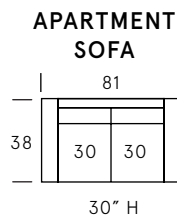

Avenue Collection

SEAT DEPTH: 24"

SEAT HEIGHT: 17"

ARM HEIGHT: 22"

Standard Features

Kiln-dried hardwood frame. Sinuous spring system. Eco-friendly construction. 2.2 gel infused, high resiliency foam core seat cushions wrapped in soft foam. Fibre filled back cushions. Loose seats and loose backs. Decorative stitch detail on arms. Available in fabric or leather. Bench-made in Canada.

As an inherent quality of a hand-crafted product, all dimensions are approximate.

Wood Finishes

Dark Walnut

Espresso

Black