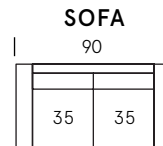

Avenue Collection

SEAT DEPTH: 24"

SEAT HEIGHT: 17"

ARM HEIGHT: 22"

Standard Features

Kiln-dried hardwood frame. Sinuous spring system. Eco-friendly construction. 2.2 gel infused, high resiliency foam core seat cushions wrapped in soft foam. Fibre filled back cushions. Loose seats and loose backs. Decorative stitch detail on arms. Available in fabric or leather. Bench-made in Canada.

As an inherent quality of a hand-crafted product, all dimensions are approximate.

Wood Finishes

Dark Walnut

Espresso

Black