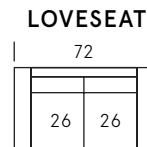

Avenue Collection

SEAT DEPTH: 24"

SEAT HEIGHT: 17"

ARM HEIGHT: 22"

Standard Features

Kiln-dried hardwood frame. Sinuous spring system. Eco-friendly construction. 2.2 gel infused, high resiliency foam core seat cushions wrapped in soft foam. Fibre filled back cushions. Loose seats and loose backs. Decorative stitch detail on arms. Available in fabric or leather. Bench-made in Canada.

As an inherent quality of a hand-crafted product, all dimensions are approximate.

Wood Finishes

Dark Walnut

Espresso

Black