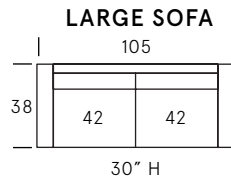

Avenue Collection

SEAT DEPTH: 24"

SEAT HEIGHT: 17"

ARM HEIGHT: 22"

Standard Features

Kiln-dried hardwood frame. Sinuous spring system. Eco-friendly construction. 2.2 gel infused, high resiliency foam core seat cushions wrapped in soft foam. Fibre filled back cushions. Loose seats and loose backs. Decorative stitch detail on arms. Available in fabric or leather. Bench-made in Canada.

As an inherent quality of a hand-crafted product, all dimensions are approximate.

Wood Finishes

Dark Walnut

Espresso

Black