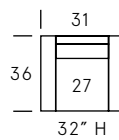

Nora

SWIVEL CHAIR

SEAT DEPTH: 20"

SEAT HEIGHT: 18"

ARM HEIGHT: 25"

Standard Features

Kiln-dried hardwood frame. Sinuous spring system. Eco-friendly construction. Fibre filled back cushion. Tight seat and loose back. Decorative stitch detail on arms. Loose seats and loose backs. Available in fabric and leather. Bench-made in Canada.

As an inherent quality of a hand-crafted product, all dimensions are approximate.