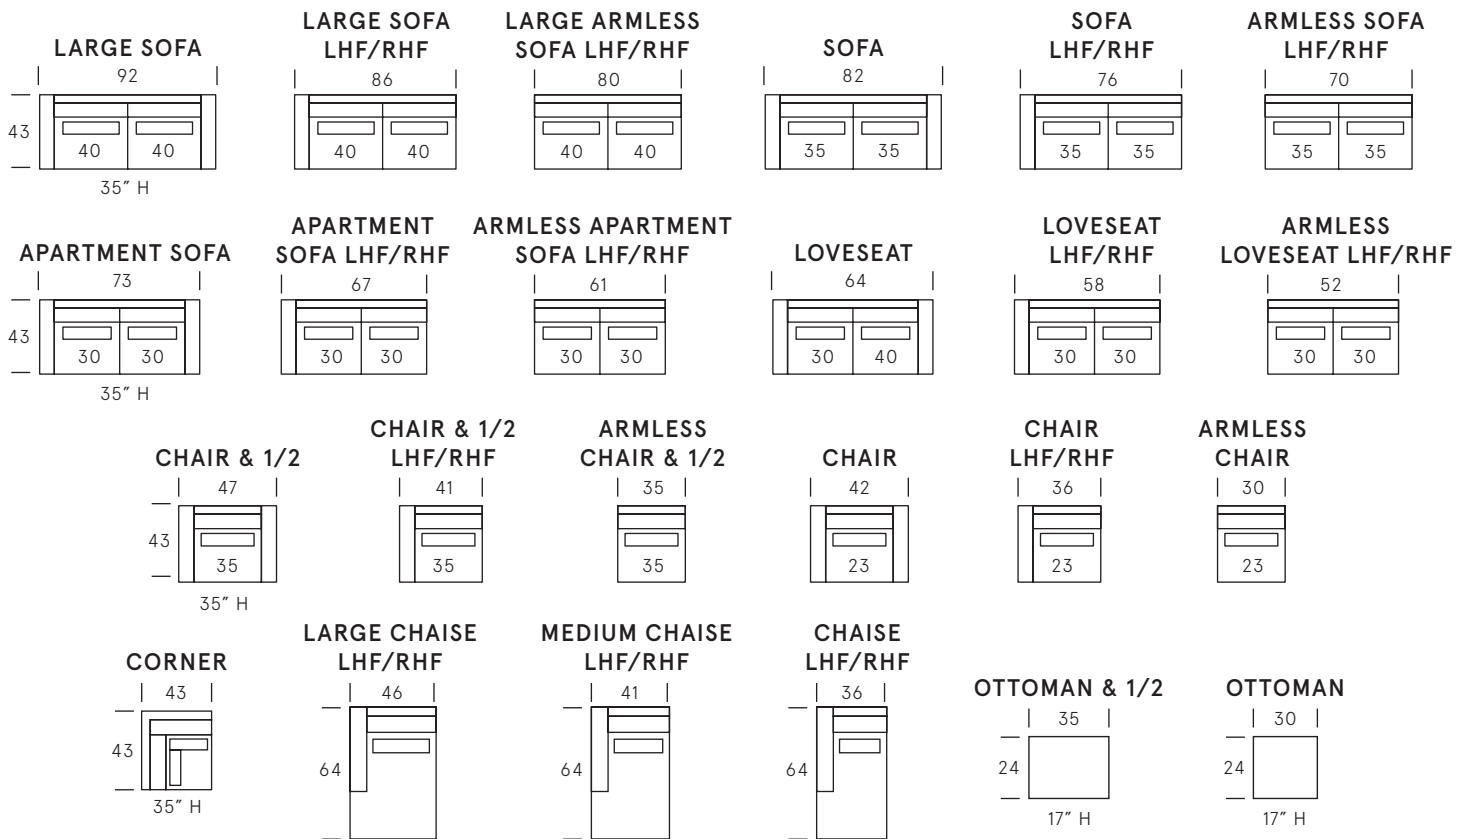

# Dream Collection

SEAT DEPTH: 22"

SEAT HEIGHT: 18"

ARM HEIGHT: 25"

## Standard Features

Kiln-dried hardwood frame. Sinuous spring system. Eco-friendly construction. Synthetic down-fill wrapped seat cushions. Synthetic down-fill back cushions. Loose seats and loose backs. Available in fabric only. Bench-made in Canada.

As an inherent quality of a hand-crafted product, all dimensions are approximate.